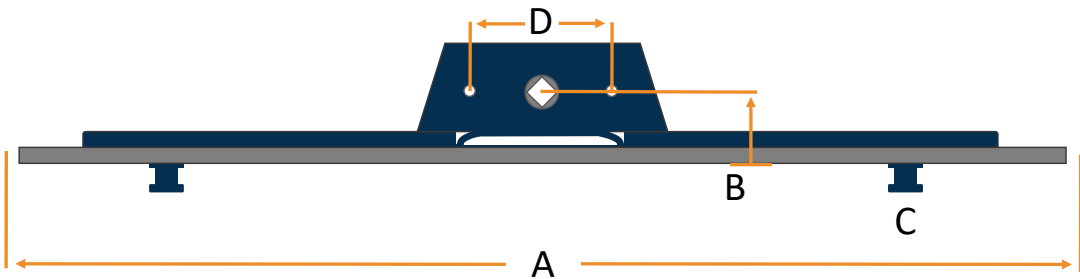

Window Espags

Measuring an Espag Lock

1. Identify Espag Type

Inline

Offset

2. Identify Rail Type

C Rail

Euro Rail

Flat Rail

3. Measure

4. Look for rollers and mushroom cams

Roller Cam

Mushroom Cam